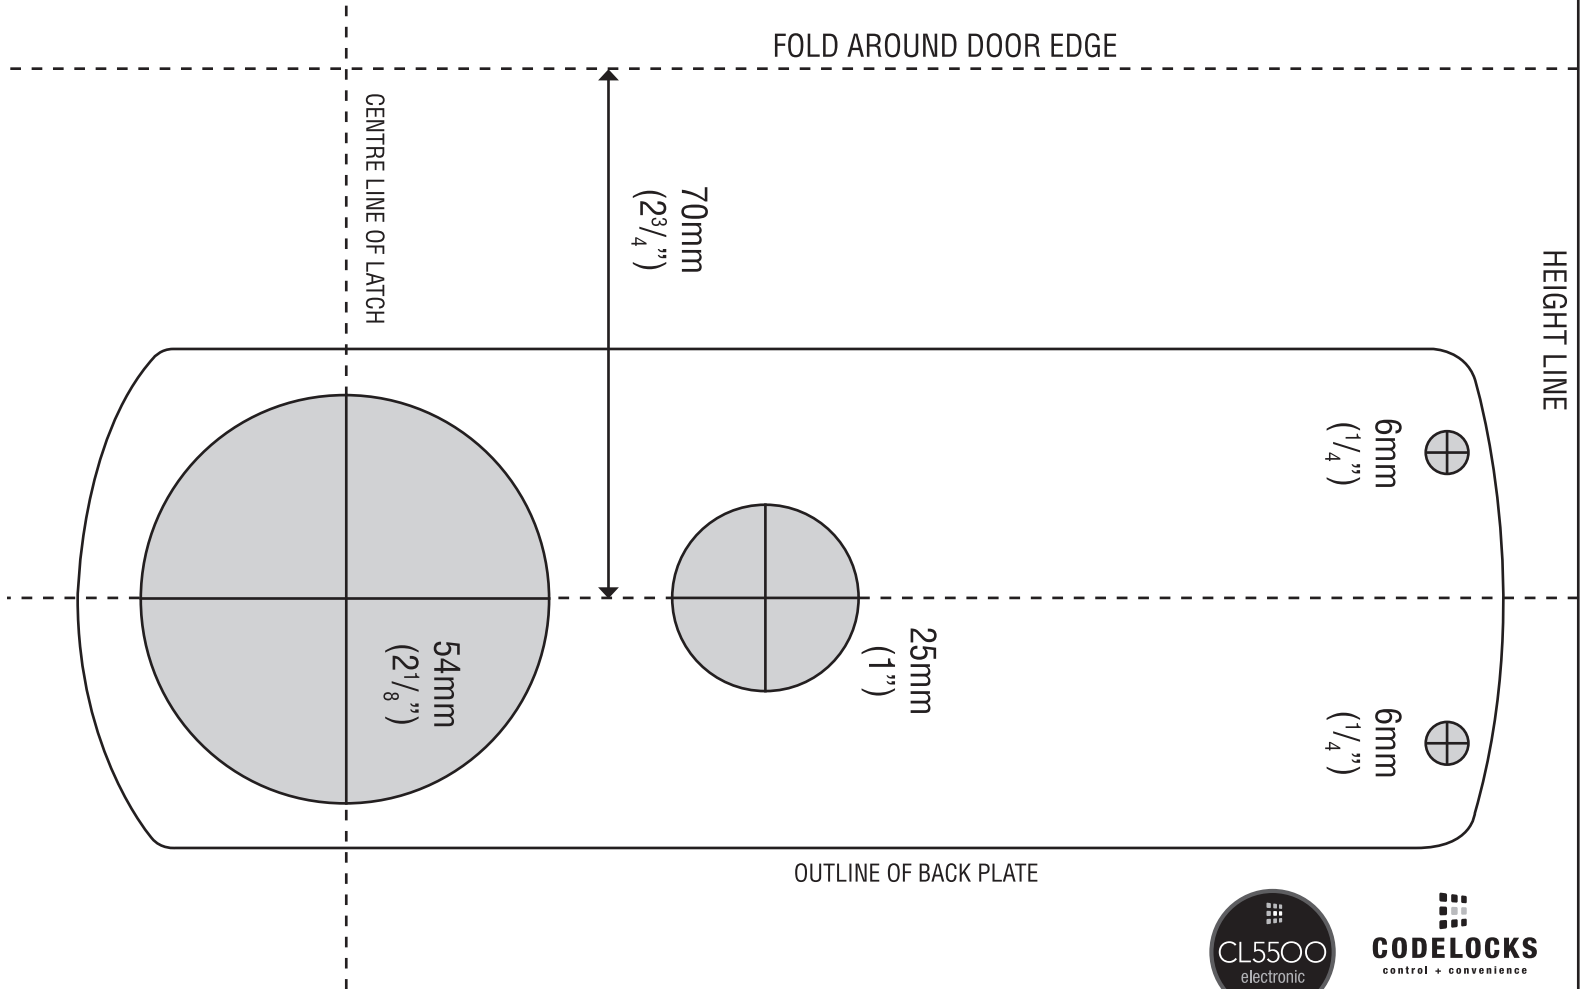

# US VERSION CL5510 TEMPLATE

# US VERSION CL5510 TEMPLATE

OUTLINE OF BACK PLATE

CENTRE LINE OF LATCH

70mm  
(2 3/4")

FOLD AROUND DOOR EDGE

HEIGHT LINE

[www.codelocks.com](http://www.codelocks.com)