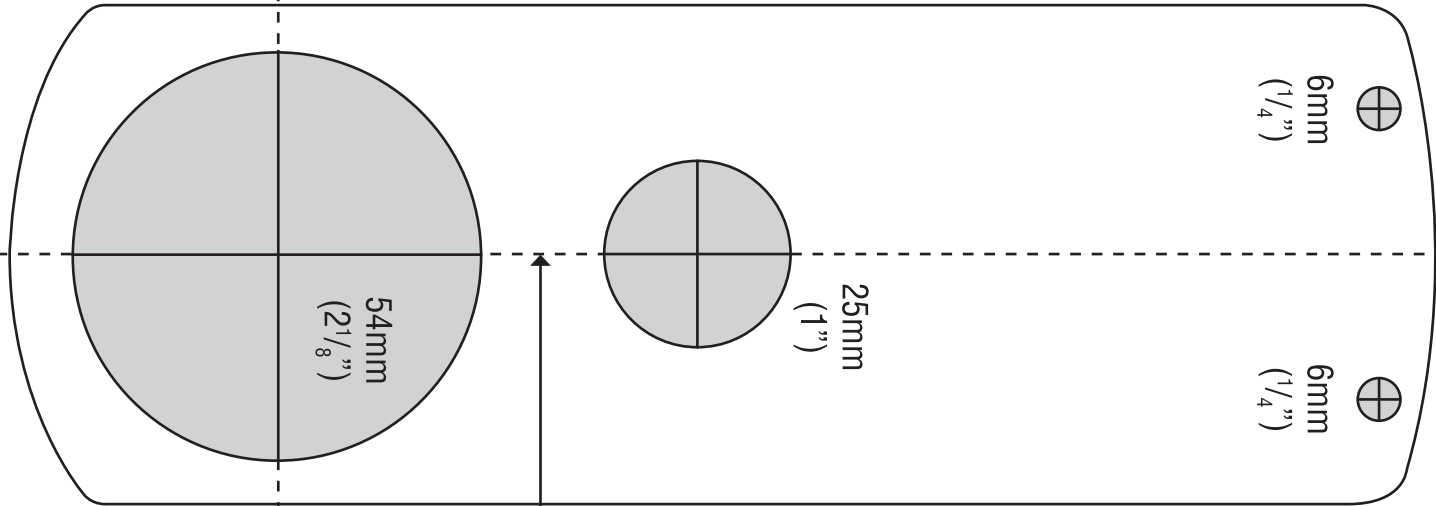

# US VERSION CL5510 TEMPLATE

OUTLINE OF BACK PLATE

CENTRE LINE OF LATCH

70mm  
(2 3/4")

FOLD AROUND DOOR EDGE

HEIGHT LINE

[www.codelocks.com](http://www.codelocks.com)